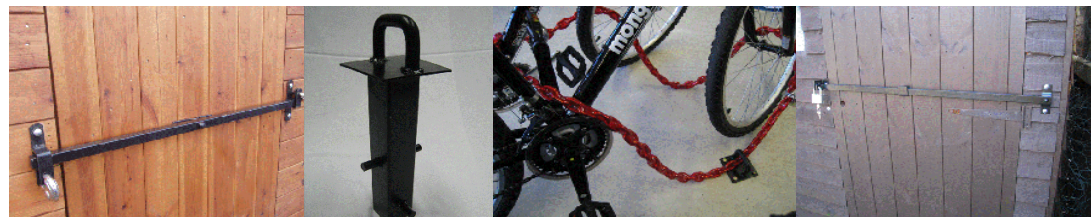

High Security Shed Bar

Built in Ground Anchor

Ground Anchor, Chain and Padlock

Medium Security Shed Bar