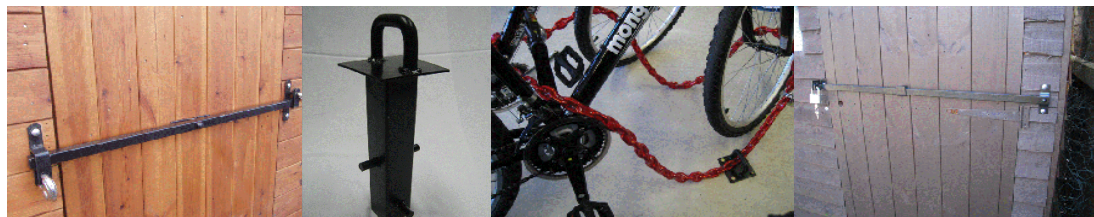

### PRODUCTS

	COST
High Security Shed Bar	- £41.30
Medium Security Shed Bar	- £25.50
Surface Fixed Ground Anchor	- £7.50
Built-in Ground Anchor	- £10.00
8mm x 1500 mm chain	- £10.44
70mm Discus Stainless Steel close shackle padlock	- £7.35

### PRODUCTS

	COST
High Security Shed Bar	- £48.53
Medium Security Shed Bar	- £29.96
Surface Fixed Ground Anchor	- £8.81
Built-in Ground Anchor	- £11.75
70mm Discus Stainless Steel close shackle padlock	- £8.64

High Security Shed Bar

Built in Ground Anchor

Ground Anchor, Chain and Padlock

Medium Security Shed Bar